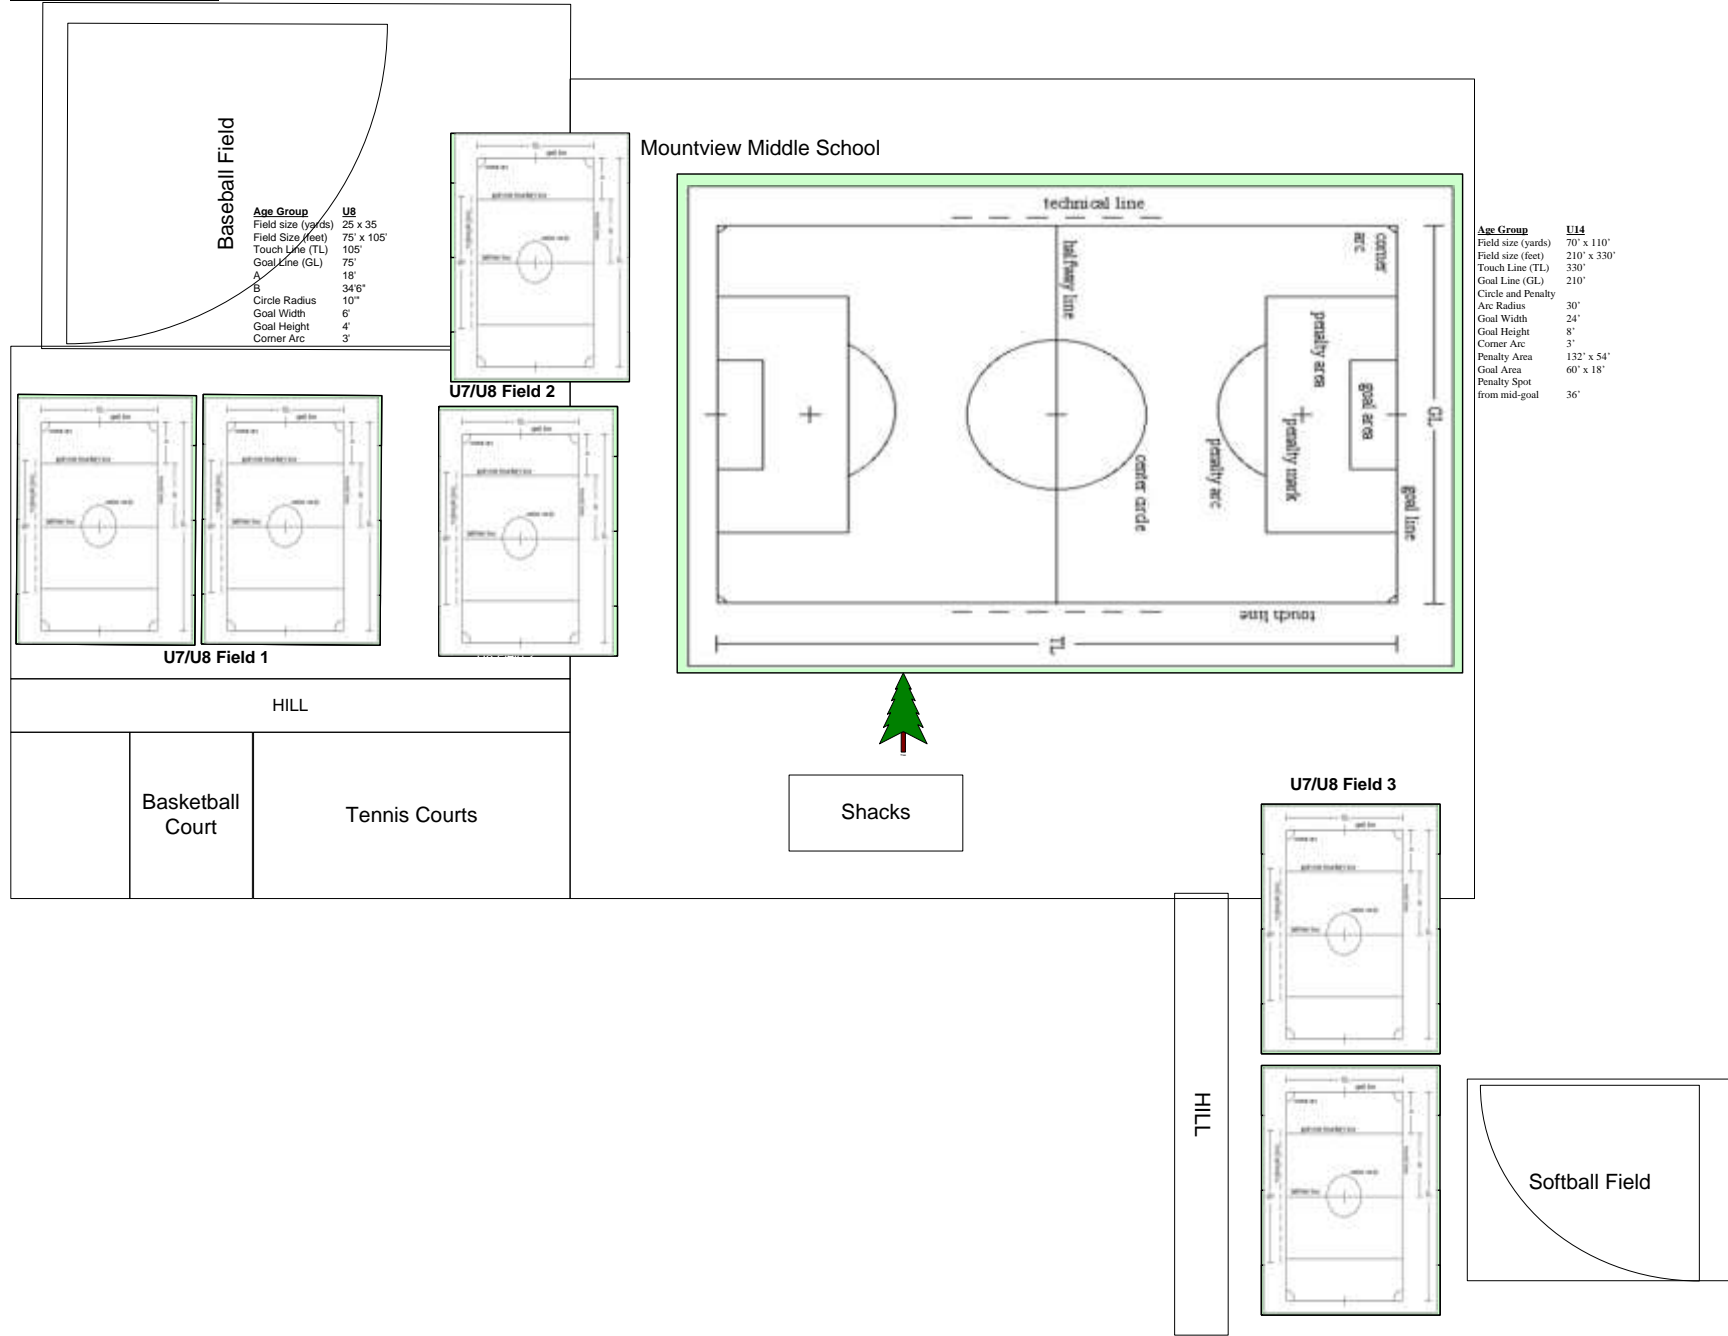

Mountview U7/U8

Baseball Field

Age Group	U8
Field size (yards)	25 x 35
Field Size (feet)	75' x 105'
Touch Line (TL)	105'
Goal Line (GL)	75'
A	18'
B	34.6"
Circle Radius	10"
Goal Width	6'
Goal Height	4'
Corner Arc	3'