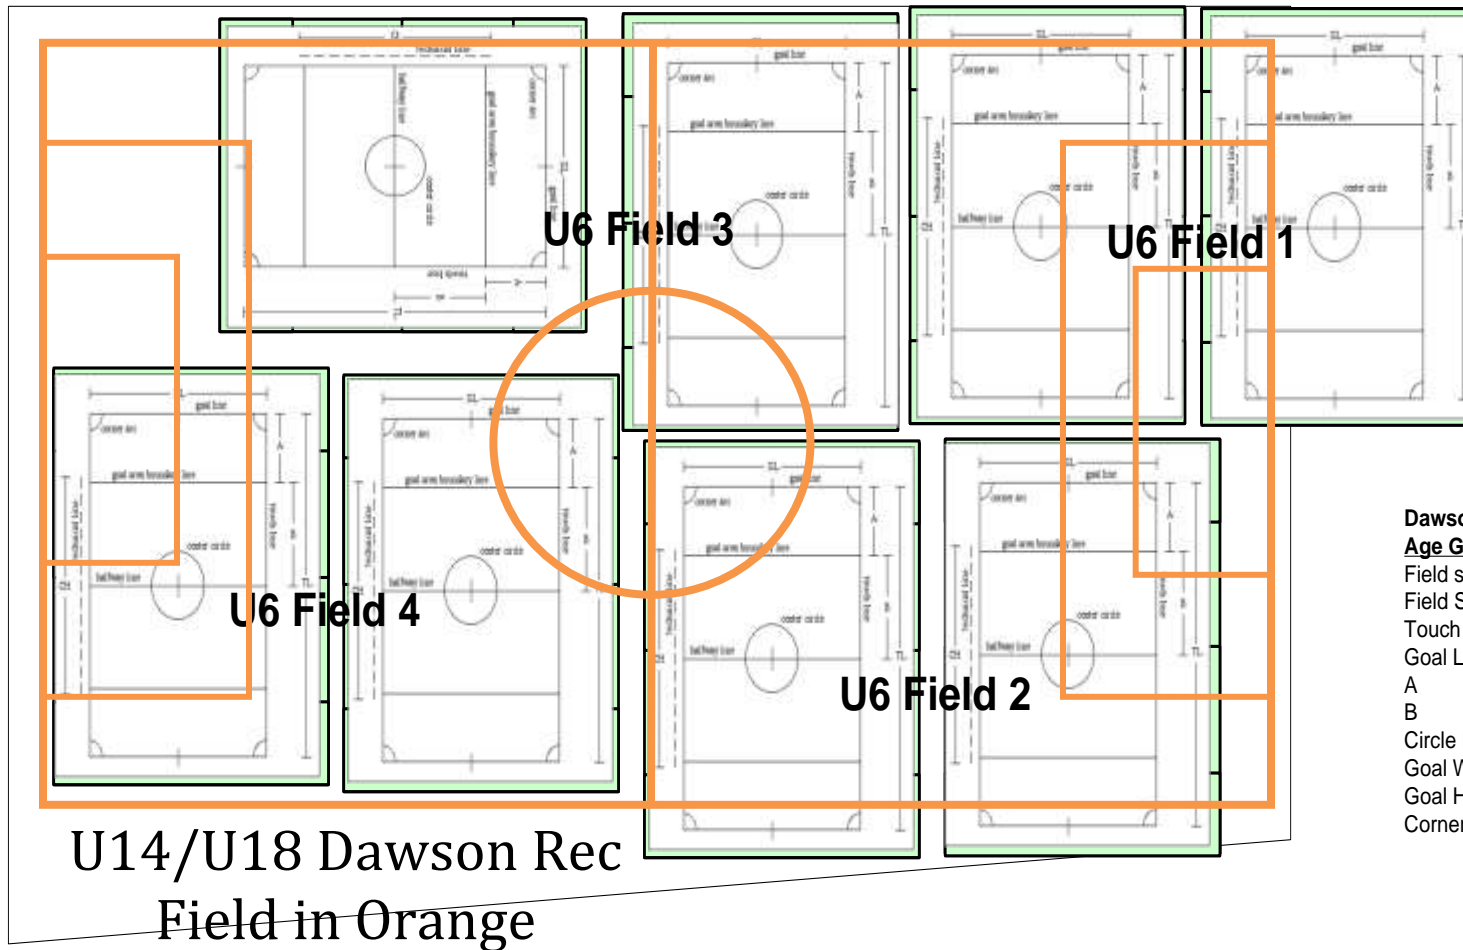

Dawson Rec U6 and U14/U18 Fields

Dawson Rec Age Group	U6/U7
Field size (yards)	20 x 27
Field Size (feet)	60' x 80'
Touch Line (TL)	80'
Goal Line (GL)	45'
A	12'
B	28'
Circle Radius	8'
Goal Width	6'
Goal Height	4'
Corner Arc	3'